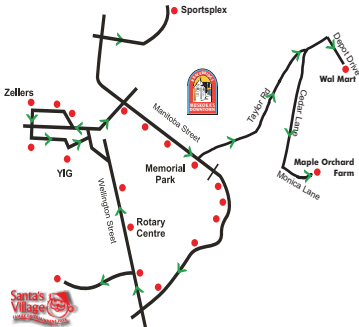

# SUNDAY SCHEDULE

|       |                 |
|-------|-----------------|
| 11:00 | Memorial Park   |
| 11:15 | Zellers         |
| 11:25 | Sportsplex      |
| 11:30 | Memorial Park   |
| 11:50 | Santa's Village |
| 12:10 | Zellers         |
| 12:30 | Memorial Park   |
| 12:45 | Zellers         |
| 1:00  | Memorial Park   |
| 1:15  | Zellers         |
| 1:25  | Sportsplex      |
| 1:30  | Memorial Park   |
| 1:50  | Santa's Village |
| 2:10  | Zellers         |
| 2:30  | Memorial Park   |
| 2:45  | Zellers         |
| 3:00  | Memorial Park   |
| 3:20  | Santa's Village |
| 3:40  | Zellers         |
| 3:55  | Sportsplex      |
| 4:00  | Memorial Park   |
| 4:15  | Zellers         |

# TROLLEY SCHEDULE

**Trolley starts Saturday only Victoria weekend.  
Regular schedule starts at the end of June and  
runs until Labour Day.**

**Saturdays only for the month of September.  
Times may vary due to traffic**

## SUNDAY

|       |                 |
|-------|-----------------|
| 11:00 | Memorial Park   |
| 11:15 | Zellers         |
| 11:25 | Sportsplex      |
| 11:30 | Memorial Park   |
| 11:50 | Santa's Village |
| 12:10 | Zellers         |
| 12:30 | Memorial Park   |
| 12:45 | Zellers         |
| 1:00  | Memorial Park   |
| 1:15  | Zellers         |
| 1:25  | Sportsplex      |
| 1:30  | Memorial Park   |
| 1:50  | Santa's Village |
| 2:10  | Zellers         |
| 2:30  | Memorial Park   |
| 2:45  | Zellers         |
| 3:00  | Memorial Park   |
| 3:20  | Santa's Village |
| 3:40  | Zellers         |
| 3:55  | Sportsplex      |
| 4:00  | Memorial Park   |
| 4:14  | Zellers         |