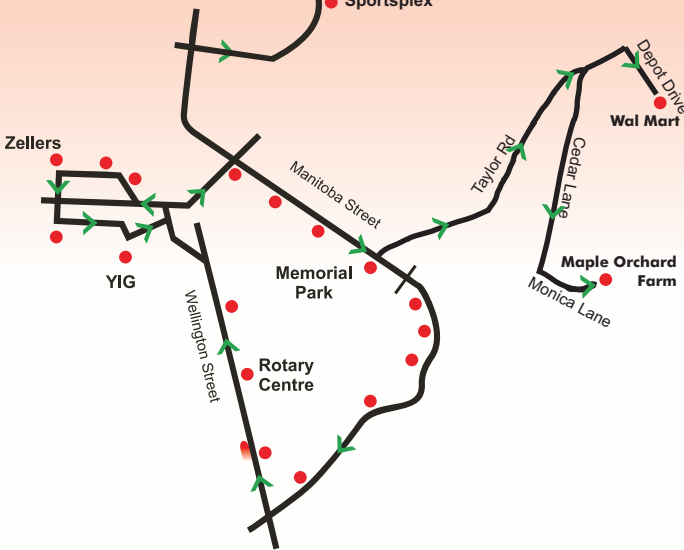

TROLLEY SCHEDULE

MONDAY - SATURDAY

9:00	Memorial Park
9:15	Zellers
9:30	Memorial Park
9:40	Wal Mart
10:00	Zellers
10:15	Memorial Park
10:30	Zellers
10:45	Memorial Park
10:55	Wal Mart
11:00	Maple Orchard Farms
11:15	Zellers
11:25	Sportsplex
11:45	Memorial Park
12:00	Zellers
12:15	Memorial Park
12:25	Wal Mart
12:30	Maple Orchard Farm
12:45	Zellers

LUNCH

1:15	Zellers
1:25	Sportsplex
1:45	Memorial Park
1:55	Wal Mart
2:00	Maple Orchard Farm
2:15	Zellers
2:30	Memorial Park
2:45	Zellers
3:00	Memorial Park
3:10	Wal Mart
3:15	Maple Orchard Farms
3:30	Zellers
3:45	Memorial Park
3:55	Wal Mart
4:15	Zellers
4:30	Memorial Park
4:45	Zellers
5:00	Memorial Park